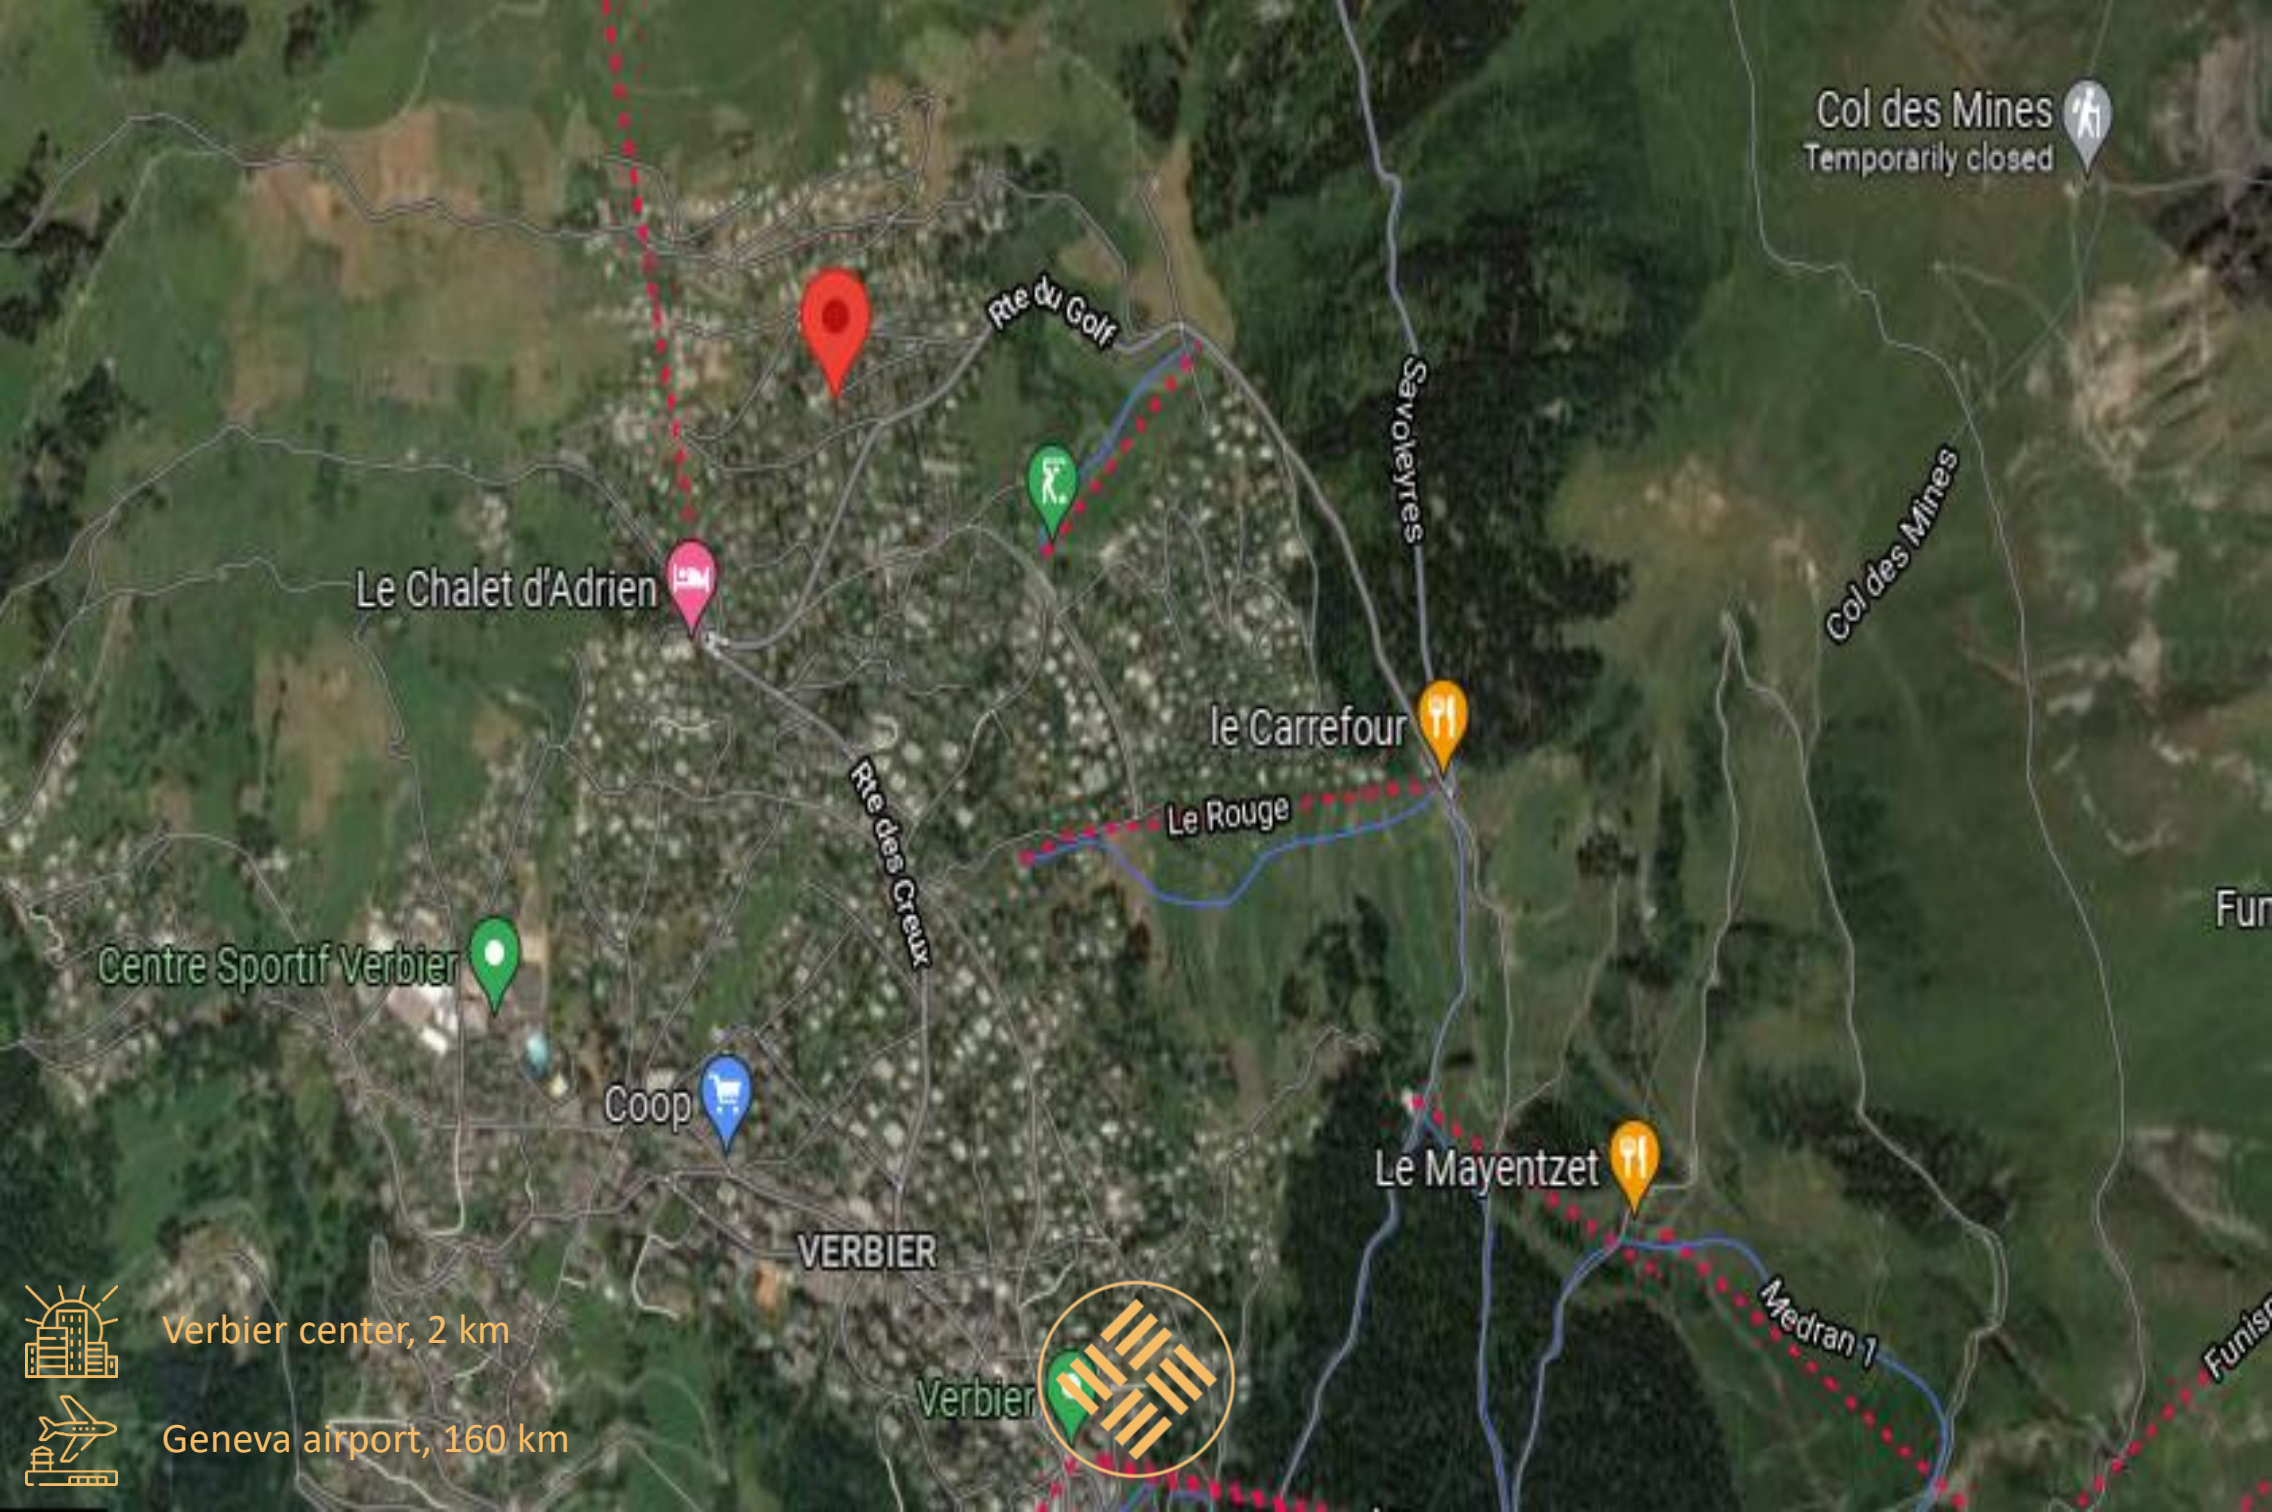

the sun secret COLLECTION

Chalet Lesly, Verbier, Switzerland

6

12

600 m²

3 min.

Chalet Lesly is a beautiful six-bedroom luxury chalet in Verbier. After an extensive renovation and expansion, this stunning chalet was completed in the summer 2017. The finish and level of craftsmanship throughout the chalet is second to none and every piece has been carefully selected to create a relaxing and luxurious atmosphere.

Ideally located, tucked away on the south west-facing Savoleyres side, the chalet has sublime views encompassing the village below, the pistes of Verbier and the imposing Mont Blanc massif. The pistes are just a short drive away or guests can take the complimentary bus service which stops at the end of the road (a 250m walk).

Col des Mines
Temporarily closed

Rte du Golf

Savoieyres

Col des Mines

Le Chalet d'Adrien

le Carrefour

Le Rouge

Rte des Creux

Verbier center, 2 km

Geneva airport, 160 km