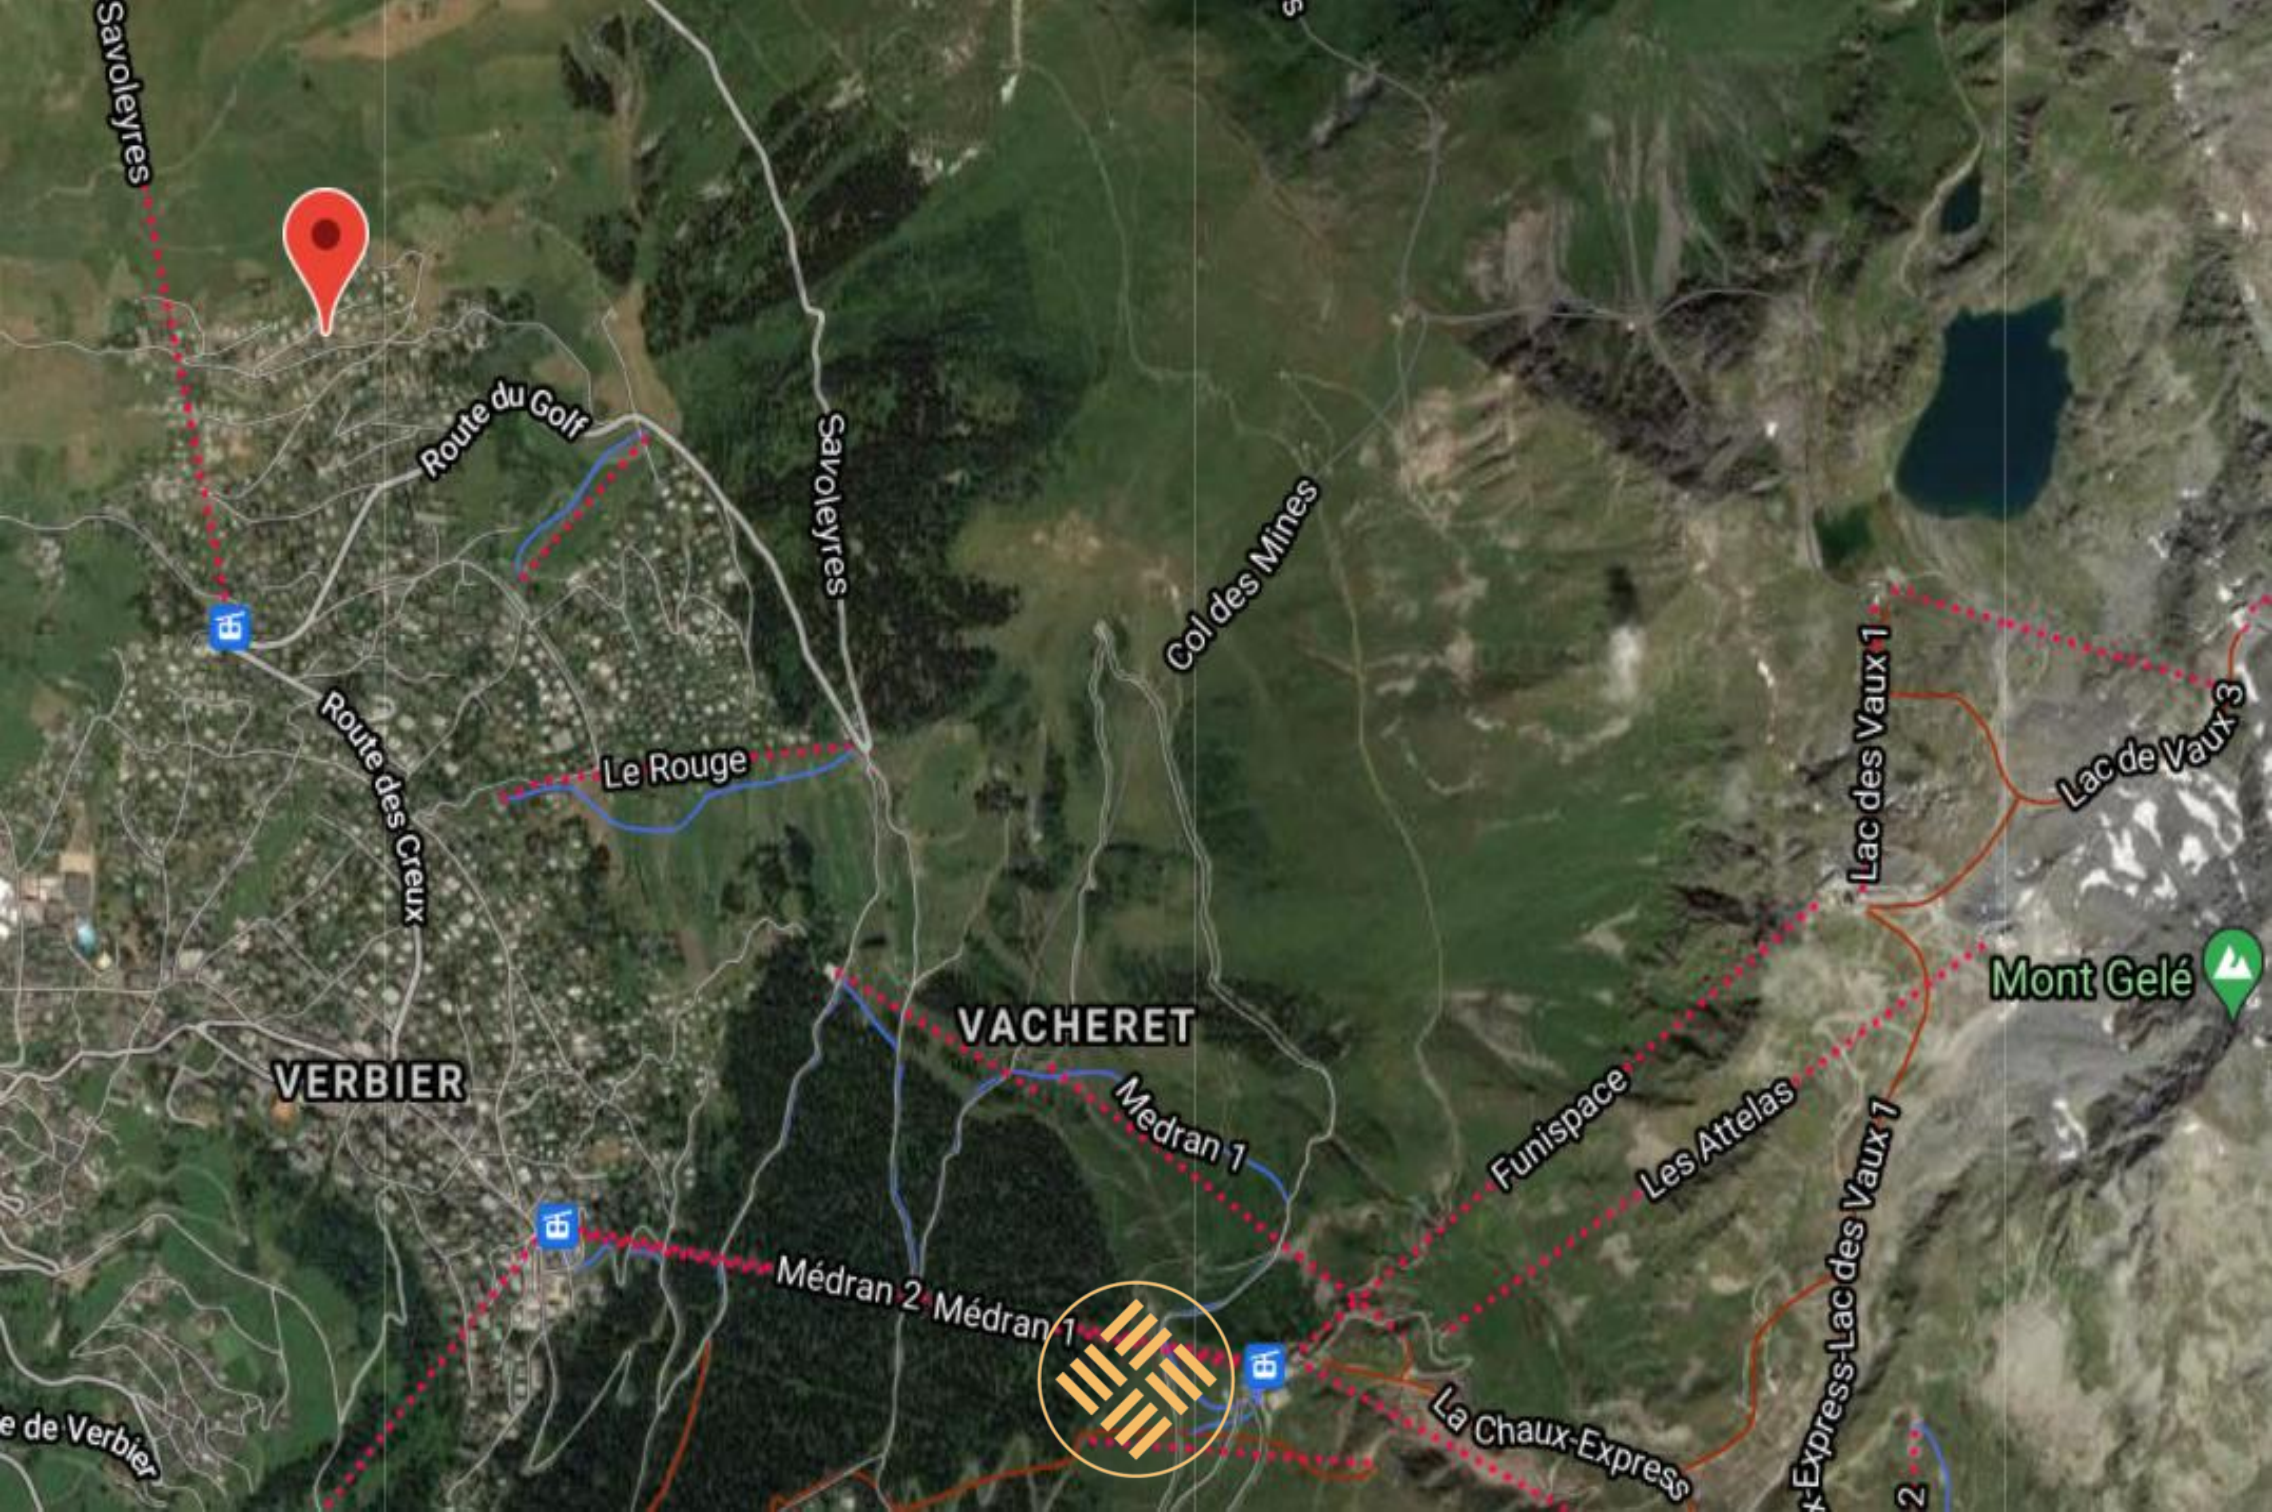

the sun secret

COLLECTION

Chalet Alps, Verbier, Switzerland

4

8

250 m²

3 min.

Located in the Sonalon area, nestling in the heights of Verbier, this chalet's elevated position affords breathtaking views of the surrounding mountains and the village below.

Savoieyres

Route du Golf

Savoieyres

Col des Mines

Route des Creux

Le Rouge

Lac des Vaux 1

Lac de Vaux 3

VERBIER

VACHERET

Mont Gelé

Medran 1

Funispace

Les Attelas

B1

Médran 2 Médran 1

B1

La Chaux-Express

Express-Lac des Vaux 1

2

e de Verbier