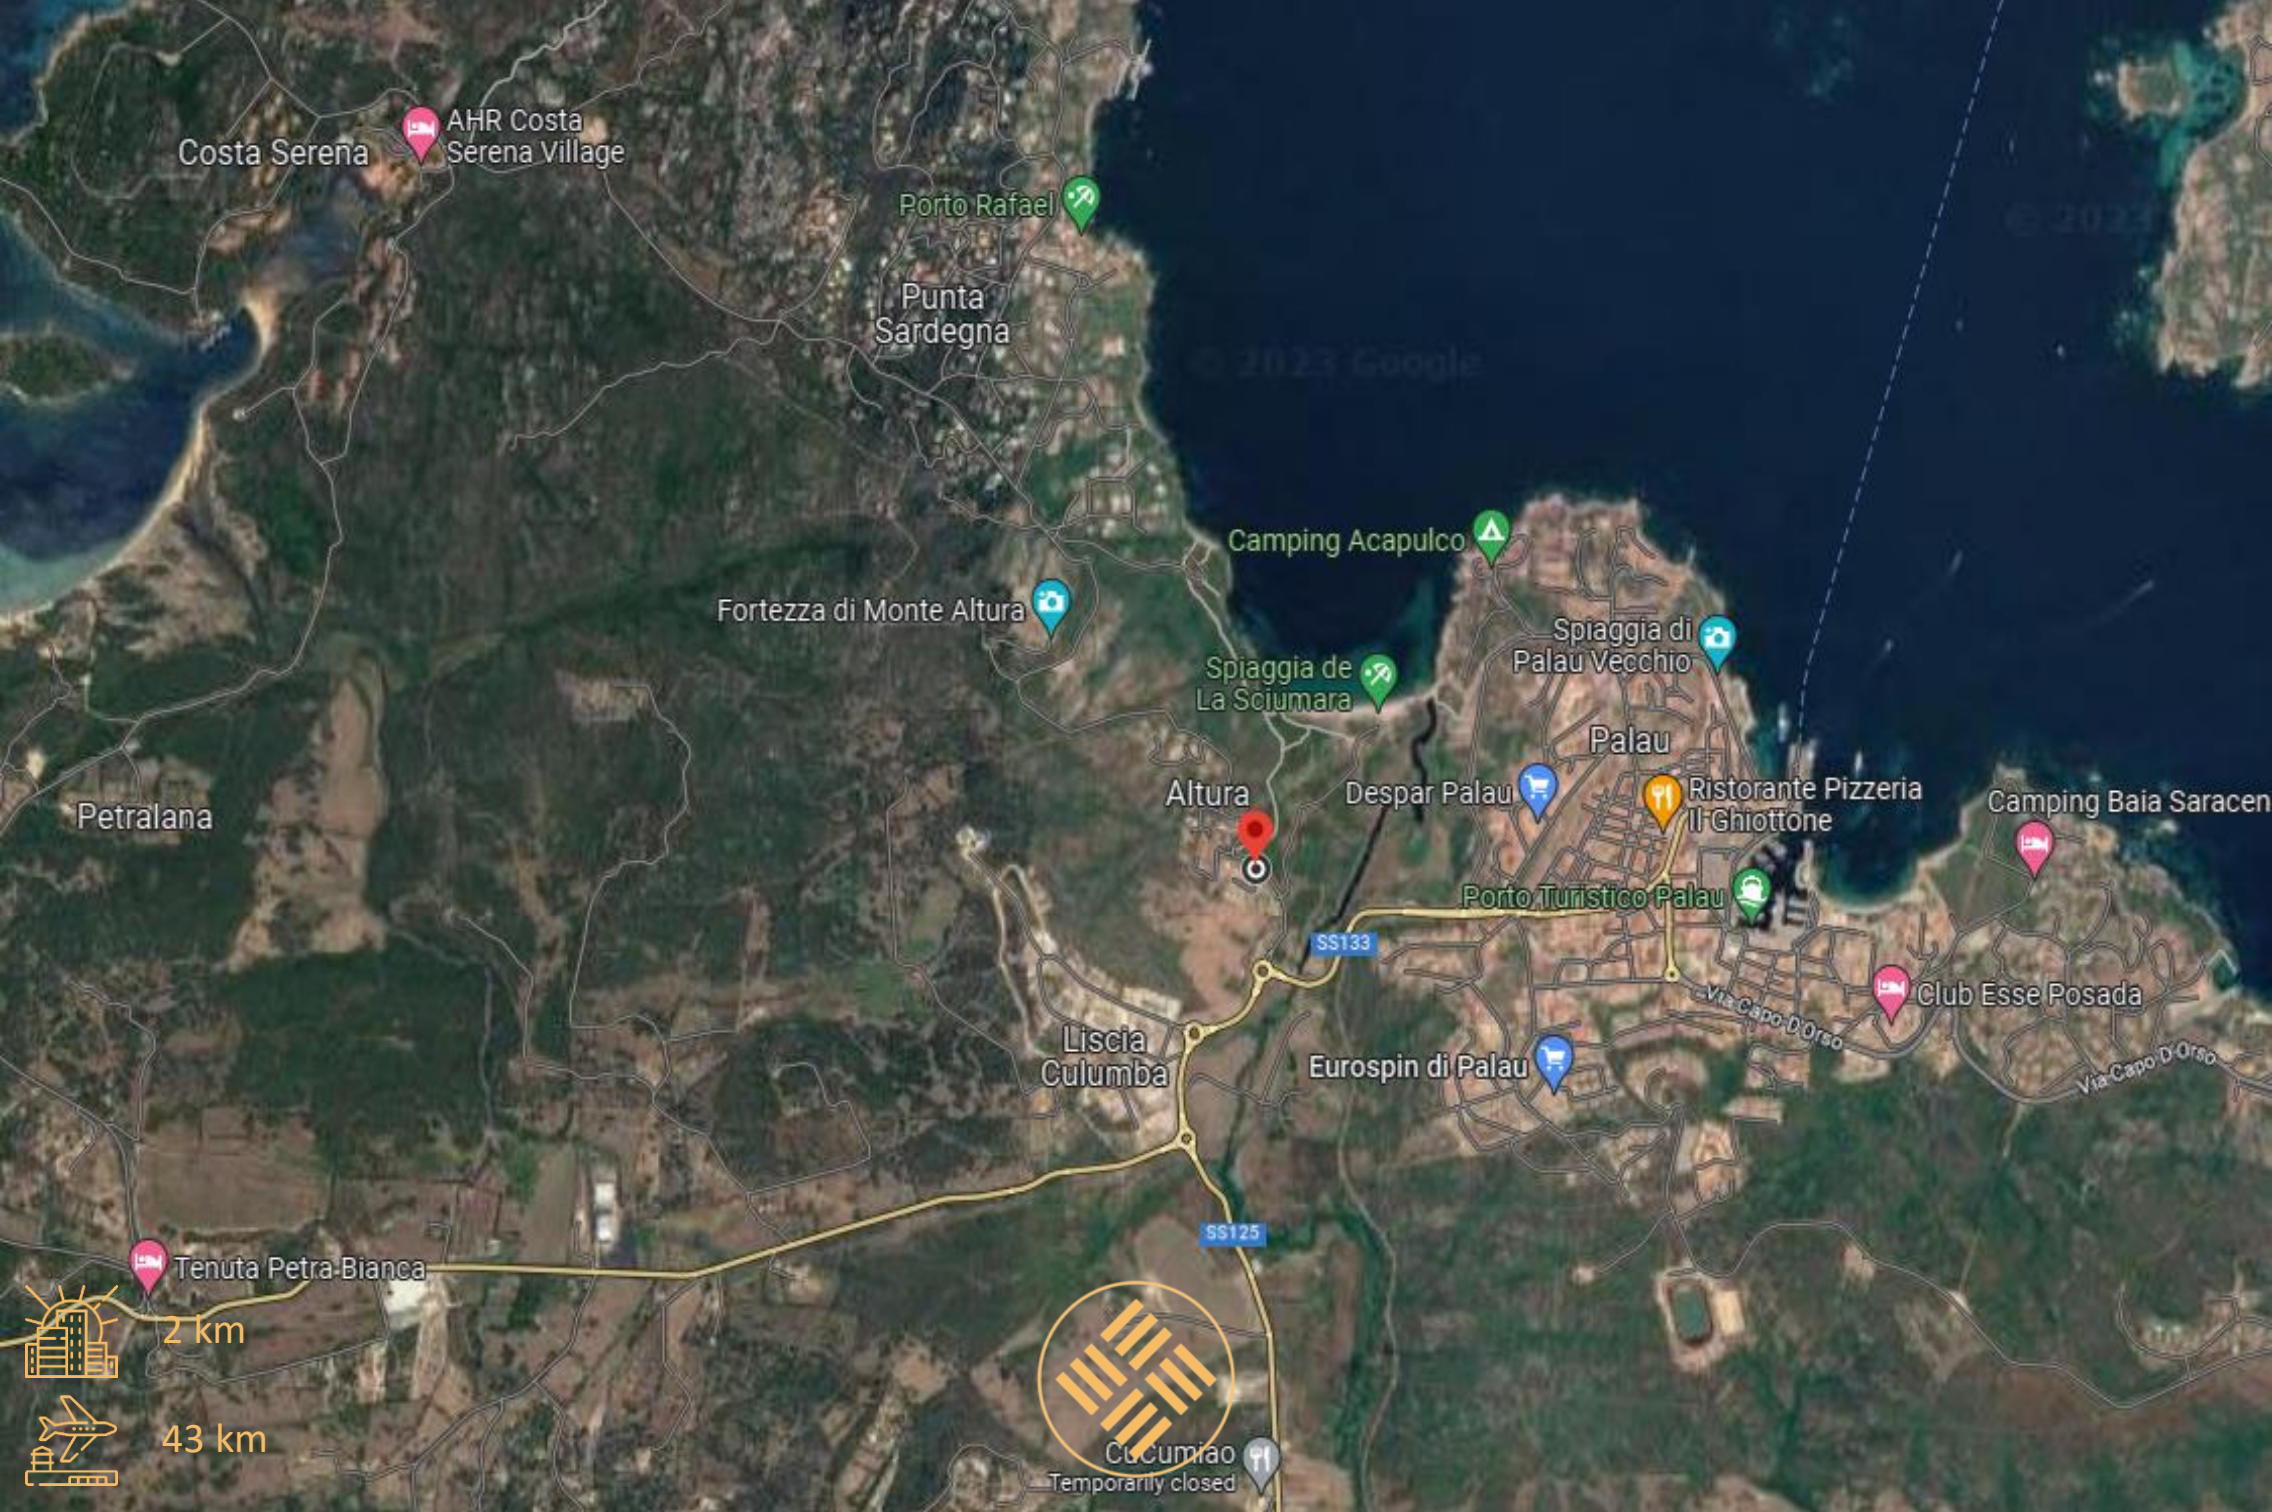

# the sun secret

COLLECTION

Villa Polieri - Sardinia, Italy

4

8

600 m

Completely renovated in June 2021 and expanded at the beginning of 2023, it is perfect for exclusive holidays in front of the Maddalena archipelago. It features two floors joined by an external staircase, with a large porticoed area for windy days.

Outdoor  
Pool

Parking

Garden

WIFI

Costa Serena  
AHR Costa Serena Village

Porto Rafael

Punta Sardegna

Camping Acapulco

Fortezza di Monte Altura

Spiaggia de La Sciumara

Spiaggia di Palau Vecchio

Palau

Altura

Despar Palau

Ristorante Pizzeria Il Ghiottone

Camping Baia Saracena

Porto Turistico Palau

Club Esse Posada

Via Capo D'Orso

Eurospin di Palau

Liscia Culumba

SS125

SS133

Tenuta Petra-Bianca